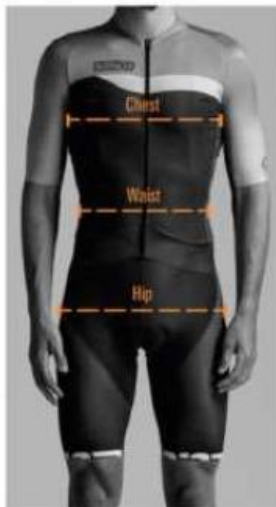

Réf : 52891D

Prix : 45 €

SHORT H/F

Réf: 52890

Matière technique
Lacet et bande silicone à la
ceinture
Pas de poche, pas de slip.
Prix : 45 €

COLLANT DE COURSE LYCRA

Réf Homme : 53045

Réf Femme : 53045D

Prix : 55 €

VELO

BIO  **RACER**
SPEEDWEAR

GUIDE DES TAILLES CYCLISME HOMMES

PROF BODYFIT
MEN'S SIZES

Rider inspired performance wear with a classic fit.

	<i>Chest (cm)</i>	<i>Waist (cm)</i>	<i>Hip (cm)</i>
0/XXS	76-82	66-72	76-82
1/XS	82-88	72-78	82-88
2/S	88-94	78-84	88-94
3/M	94-100	84-90	94-100
4/L	100-106	90-96	100-106
5/XL	106-112	96-102	106-112
6/XXL	112-119	102-109	112-119
7	119-126	109-116	119-126
8/SL	126-133	116-123	126-133
9	133-140	123-130	133-140
10/SSL	140-147	130-137	140-147

Instructions

Measure the widest part of your chest

Measure the widest part of your hips

*If your hips are wider than your chest,
please follow the measurement of your hips*

Always keep the measuring tape horizontal